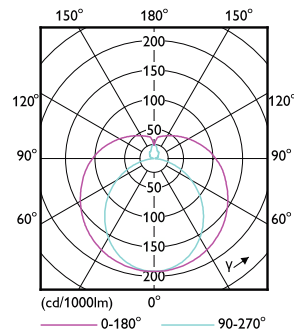

Product data

General Information	
Cap-Base	G13 [Medium Bi-Pin Fluorescent]
Nominal lifetime	20,000 hour(s)
Switching Cycle	50,000
Lighting Technology	LED
Flux measurement reference	Sphere
Light Technical	
Color Code	840 [CCT of 4000K]
Beam Angle (Nom)	240 degree(s)
Luminous Flux	800 lm
Color Designation	Cool White (CW)
Luminous Efficacy (rated) (Nom)	100.00 lm/W
Correlated Color Temperature (Nom)	4000 K
Color Consistency	<6
Color rendering index (CRI)	80
LLMF At End Of Nominal Lifetime (Nom)	70 %
Flickering value (PstLM) - Flickering value as per EN 61000-3-3	0.1
Stroboscopic effect visibility measure (SVM)	0.3
Photobiological safety according to EN 62471	RG0

Ecofit Ledtubes T8

Product Length	600 mm
Bulb Shape	T8
Approval and Application	
Energy Efficiency Class	F
Energy Saving Product	Yes
Approval Marks	RoHS compliance CE marking KEMA Keur certificate
Energy Consumption kWh/1000 h	8 kWh
EPREL Registration Number	726135
EU RoHS compliant	Yes

Dimensional drawing

Product	D1	D2	A1	A2	A3
Ecofit LEDtube 600mm 8W 840 T8	25.7 mm	28 mm	588.5 mm	595.5 mm	602.5 mm

Photometric data

Spectral Power Distribution Colour - Ecofit LEDtube 600mm 8W 840 T8

Light Distribution Diagram - Ecofit LEDtube 600mm 8W 840 T8