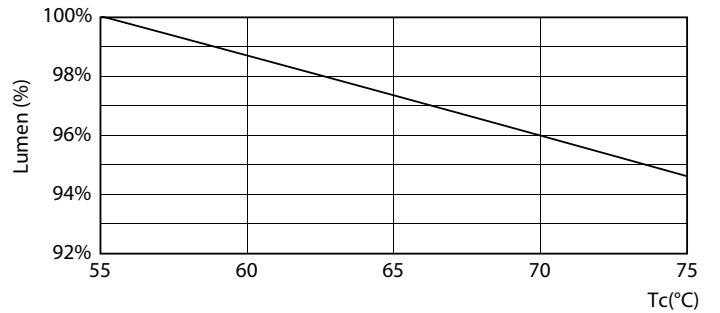

FailureRate

Life Expectancy Diagram

Lumen Maintenance Diagram - Ecofit LEDtube 600mm 8W 840 T8