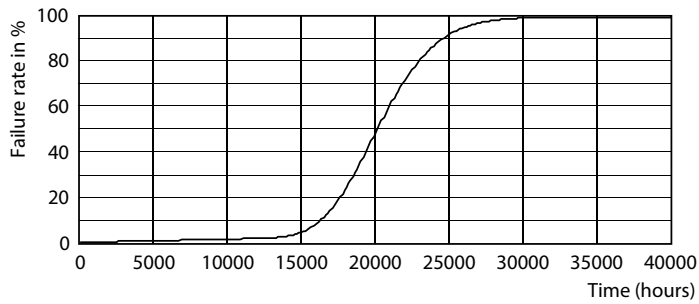

Dimensional drawing

Product	D1	D2	A1	A2	A3
Ecofit LEDtube 600mm 8W 840 T8	25.7 mm	28 mm	588.5 mm	595.5 mm	602.5 mm

Photometric data

Spectral Power Distribution Colour - Ecofit LEDtube 600mm 8W 840 T8

Light Distribution Diagram - Ecofit LEDtube 600mm 8W 840 T8

Ecofit Ledtubes T8

Photometric data

© 2023 Philips Lighting B.V. Page 11

General uniform lighting - Ecofit LEDtube 600mm 8W 840 T8

Lifetime

LifetimeVsTc

FailureRate

Life Expectancy Diagram