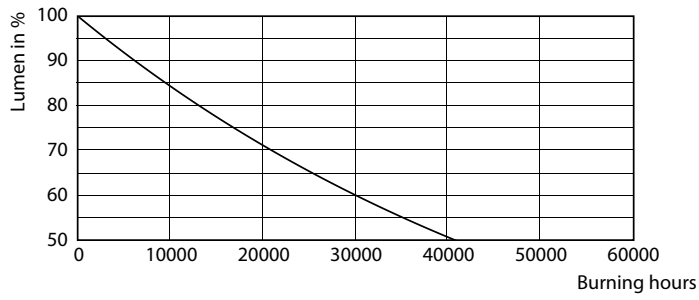

Ecofit Ledtubes T8

Lifetime

Lumen Maintenance Diagram - Ecofit LEDtube 600mm 8W 840 T8