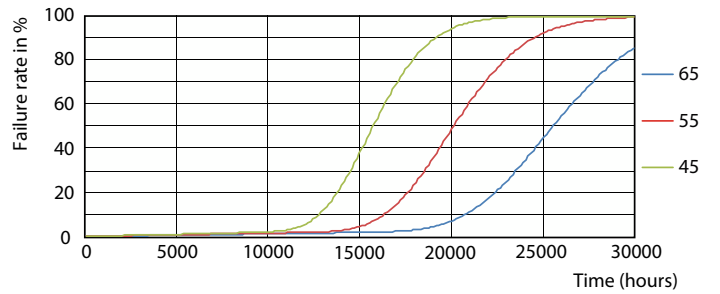

Dimensional drawing

Product	D1	D2	A1	A2	A3
Ecofit LEDtube 600mm 8W 840 T8	25.7 mm	28 mm	588.5 mm	595.5 mm	602.5 mm

Photometric data

Spectral Power Distribution Colour - Ecofit LEDtube 600mm 8W 840 T8

Light Distribution Diagram - Ecofit LEDtube 600mm 8W 840 T8

Ecofit Ledtubes T8

Photometric data

© 2023 Philips Lighting B.V. Page 11

General uniform lighting - Ecofit LEDtube 600mm 8W 840 T8

Lifetime

LifetimeVsTc

FailureRate

Life Expectancy Diagram