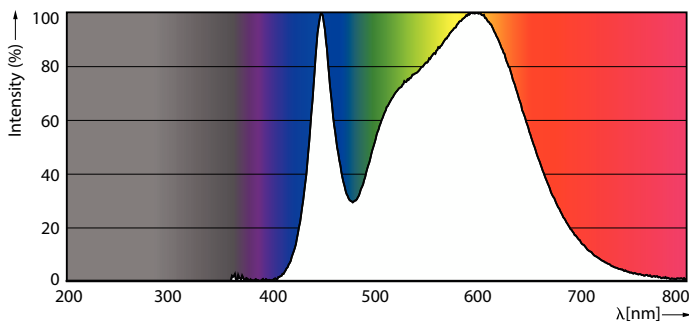

Product data

General Information	
Cap-Base	G13 [Medium Bi-Pin Fluorescent]
Nominal lifetime	20,000 hour(s)
Switching Cycle	50,000
Lighting Technology	LED
Flux measurement reference	Sphere
Light Technical	
Color Code	840 [CCT of 4000K]
Beam Angle (Nom)	240 degree(s)
Luminous Flux	800 lm
Color Designation	Cool White (CW)
Luminous Efficacy (rated) (Nom)	100.00 lm/W
Correlated Color Temperature (Nom)	4000 K
Color Consistency	<6
Color rendering index (CRI)	80
LLMF At End Of Nominal Lifetime (Nom)	70 %
Flickering value (PstLM) - Flickering value as per EN 61000-3-3	0.1
Stroboscopic effect visibility measure (SVM)	0.3
Photobiological safety according to EN 62471	RG0

Ecofit Ledtubes T8

Product Length	600 mm
Bulb Shape	T8
Approval and Application	
Energy Efficiency Class	F
Energy Saving Product	Yes
Approval Marks	RoHS compliance CE marking KEMA Keur certificate
Energy Consumption kWh/1000 h	8 kWh
EPREL Registration Number	726135
EU RoHS compliant	Yes

Dimensional drawing

Product	D1	D2	A1	A2	A3
Ecofit LEDtube 600mm 8W 840 T8	25.7 mm	28 mm	588.5 mm	595.5 mm	602.5 mm

Photometric data

Spectral Power Distribution Colour - Ecofit LEDtube 600mm 8W 840 T8

Light Distribution Diagram - Ecofit LEDtube 600mm 8W 840 T8