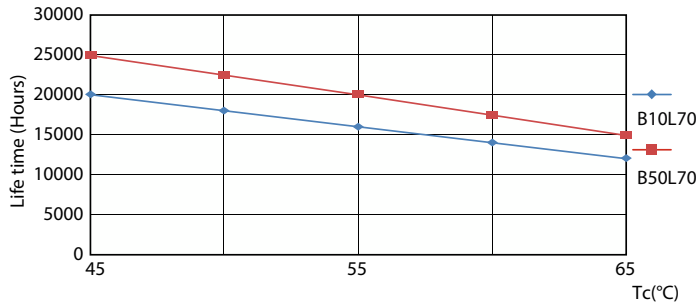

Dimensional drawing

Product	D1	D2	A1	A2	A3
Ecofit LEDtube 600mm 8W 840 T8	25.7 mm	28 mm	588.5 mm	595.5 mm	602.5 mm

Photometric data

Spectral Power Distribution Colour - Ecofit LEDtube 600mm 8W 840 T8

Light Distribution Diagram - Ecofit LEDtube 600mm 8W 840 T8

Ecofit Ledtubes T8

Photometric data

© 2023 Philips Lighting B.V. Page 11

General uniform lighting - Ecofit LEDtube 600mm 8W 840 T8

Lifetime

LifetimeVsTc

FailureRate

Life Expectancy Diagram